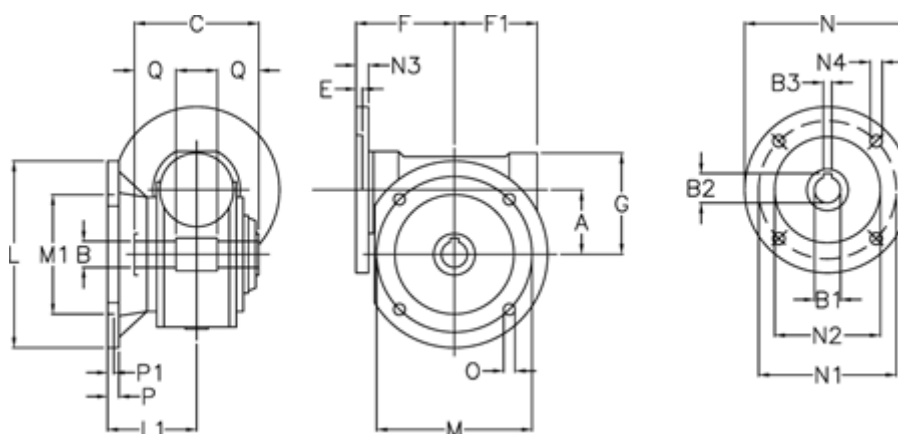

Data Sheet

Article number: 3902185015555

Description: Worm gear
VF 185-FC1-15-160B5, without lubrication

Measures

A	= 185.4	F1	= 205	N2	= 250
B	= 60 H7	G	= 267	N3	= 18
B1 E7	= 42	L	= 400	N4	= 18
B2	= 45.3	L1	= 155.5	O	= 22
B3 H9	= 12	M	= 350	P	= 22
C	= 190	M1	= 280	P1	= 13
E	= 4	N	= 350	Q	= 65
F	= 217	N1	= 300		